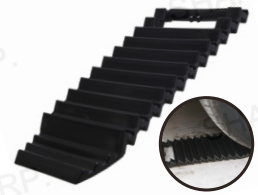

ISP015

Color: red, blue, yellow, green
 Size: 315*160*30mm
 Material: ABS, PS
 Packing: 1pc/ opp bag

ISP016

Color: yellow, red, blue
 Size: 115*115*95mm
 Material: HIPS, TPR
 Packing: 1pc/ opp bag

ISP017

Color: green, red, yellow, blue
 Size: 251*95*17mm
 Material: ABS
 Packing: 1pc/ hang tag

Water Wiper

WW001

Color: blue
 Size: 278*203*35mm
 Material: ABS, silica gel
 Packing: 1pc/ hang tag

WW002

Color: red, blue
 Size: 245*250*38mm
 Material: PP, TPR
 Packing: 1pc/ hang tag

Snow Shovel

▶ **SSH01**

Retractable snow shovel
 Color: blue,black
 Fit width: 895-1130mm
 Size: 915*250*75mm
 Material: PP, aluminum
 Packing: 1pc/ hang tag

Anti Sliding Plate

▶ **ASP01**

Anti sliding plate
 Color: black
 Size: 325*150*250mm
 Material: ABS
 Packing: 1pc/ blister bag